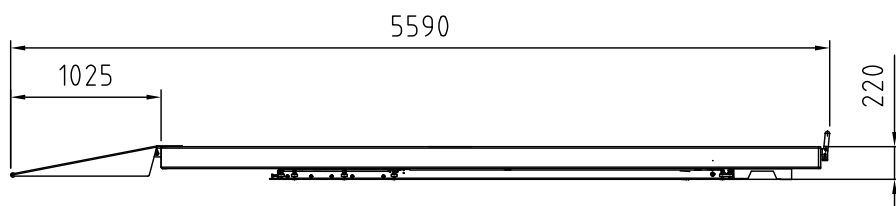

Date: 040613 Sign. LJE

Stenhøj A/S
 E-mail: info@stenhoj.dk
 FAX: +45 76 82 13 31

1:50 0 ½ 1m

STENHØJ

Nr. T11553

Dimension sketch
 MS45S Combi-45

Rev. date: 220813

×) Recommended distance (with scissor jack = 875mm)
 ××) Recommended distance (with scissor jack = 2195mm)