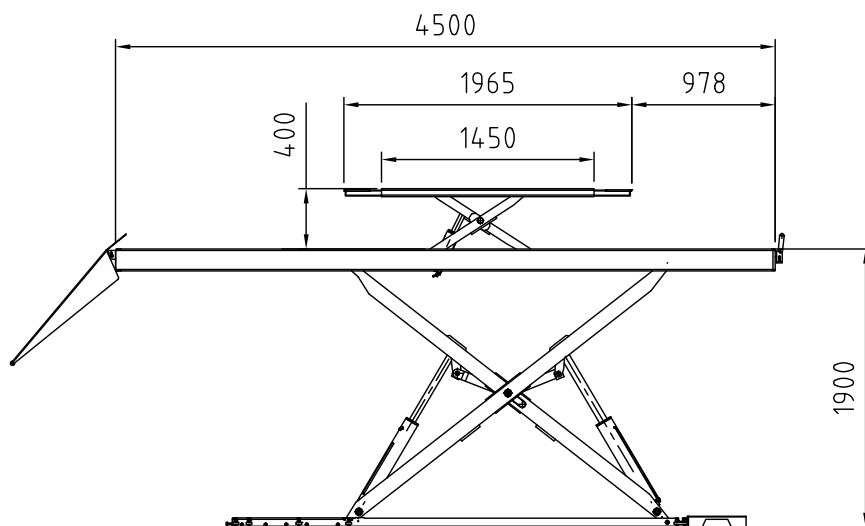

Date: 040613 Sign. LJE

Stenhøj A/S
 E-mail: info@stenhoj.dk
 FAX: +45 76 82 13 31

1:50 0 ½ 1m

STENHØJ

Nr. T11553

Dimension sketch
 MS45S Combi-45

Rev. date: 220813

×) Recommended distance (with scissor jack = 875mm)
 ××) Recommended distance (with scissor jack = 2195mm)