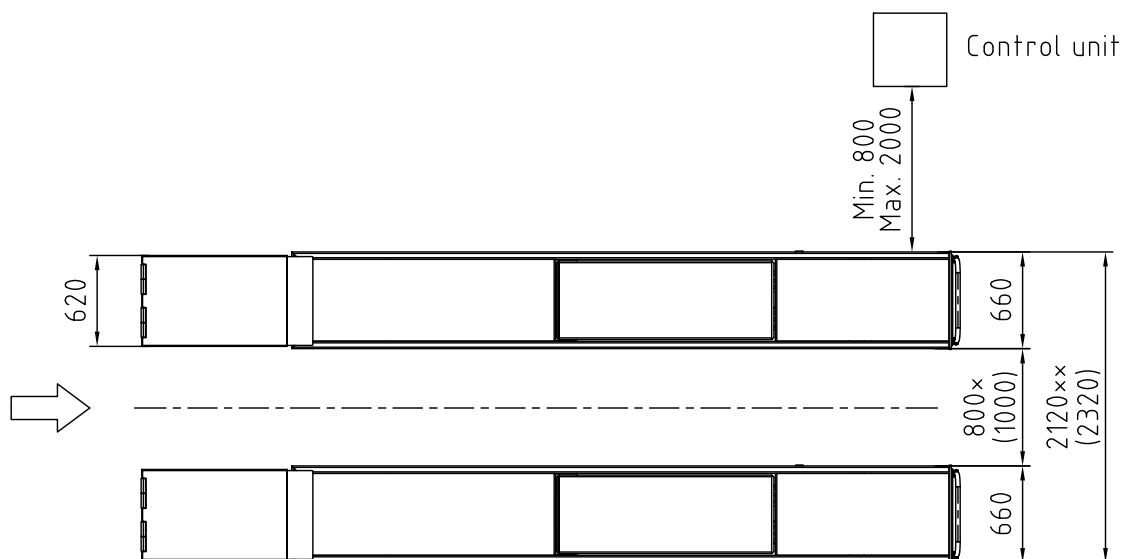

Date: 040613 Sign. LJE

Stenhøj A/S
 E-mail: info@stenhoj.dk
 FAX: +45 76 82 13 31

1:50 0 ½ 1m

STENHØJ

Nr. T11553

Dimension sketch
 MS45S Combi-45

Rev. date: 220813

×) Recommended distance (with scissor jack = 875mm)
 ××) Recommended distance (with scissor jack = 2195mm)