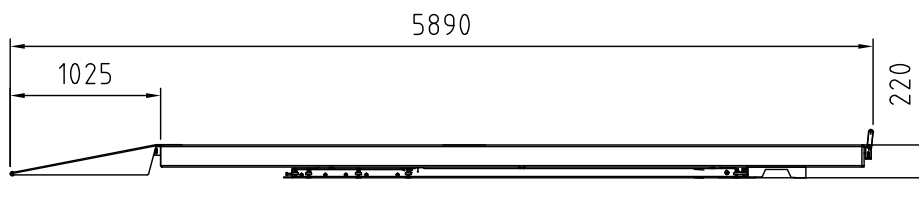

Date: 040613 Sign. LJE

Stenhøj A/S
 E-mail: info@stenhoj.dk
 FAX: +45 76 82 13 31

1:50 0 ½ 1m

STENHØJ

Nr. T11554

Dimension sketch
 MS45S Combi-48

Rev. date: 220813

x) Recommended distance (with scissor jack = 875mm)
 xx) Recommended distance (with scissor jack = 2195mm)