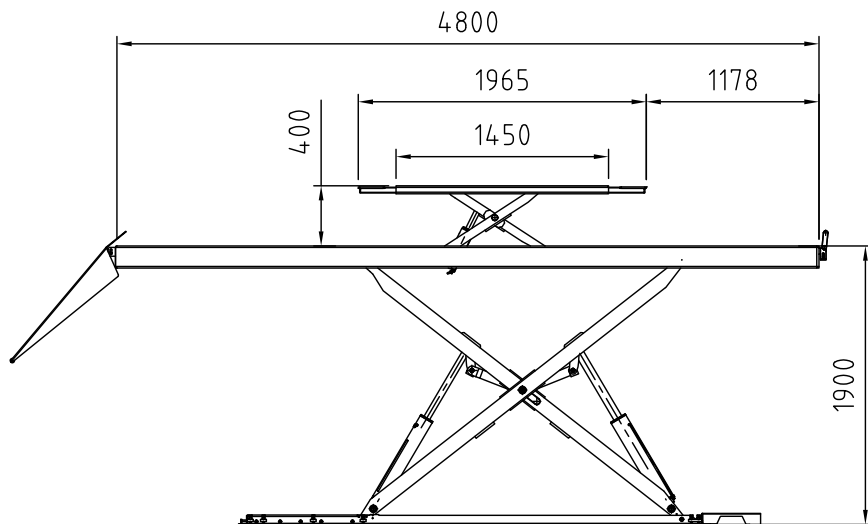

Date: 040613 Sign. LJE

Stenhøj A/S
 E-mail: info@stenhoj.dk
 FAX: +45 76 82 13 31

1:50 0 ½ 1m

STENHØJ

Nr. T11554

Dimension sketch
 MS45S Combi-48

Rev. date: 220813

x) Recommended distance (with scissor jack = 875mm)
 xx) Recommended distance (with scissor jack = 2195mm)