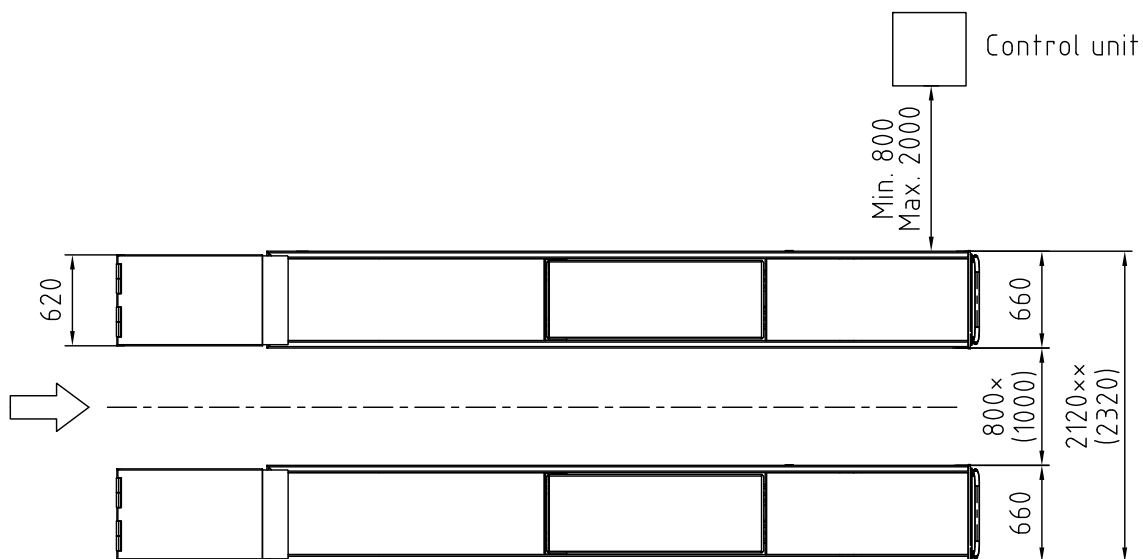

Date: 040613 Sign. LJE

Stenhøj A/S
 E-mail: info@stenhoj.dk
 FAX: +45 76 82 13 31

1:50 0 ½ 1m

STENHØJ

Nr. T11554

Dimension sketch
 MS45S Combi-48

Rev. date: 220813

x) Recommended distance (with scissor jack = 875mm)
 xx) Recommended distance (with scissor jack = 2195mm)