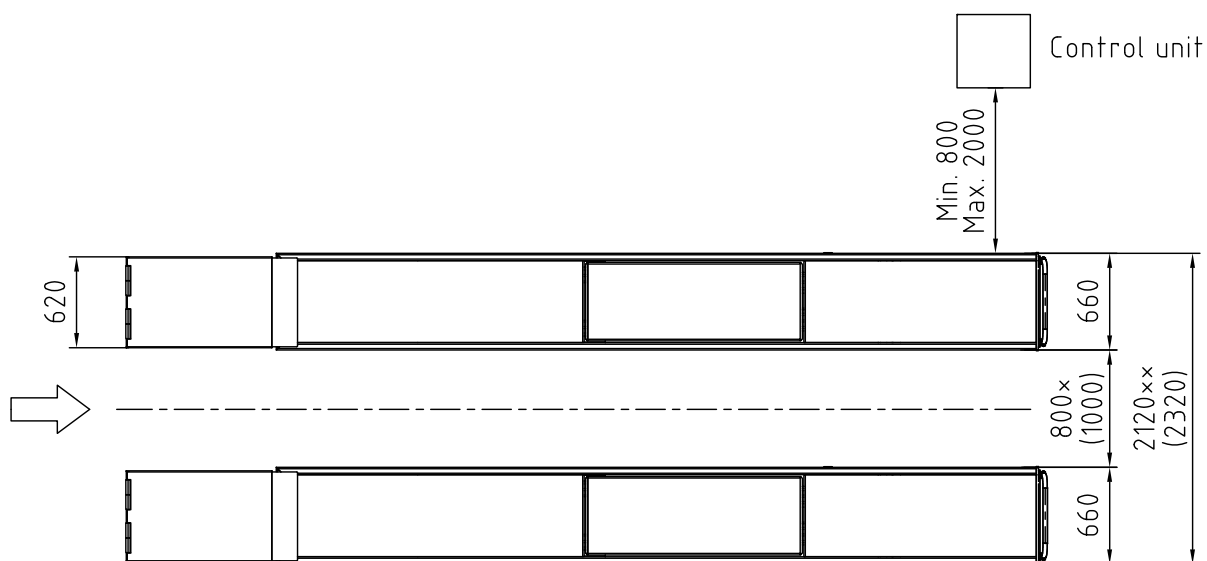

Date: 040613 Sign. LJE

Stenhøj A/S
 E-mail: info@stenhoj.dk
 FAX: +45 76 82 13 31

1:50 0 ½ 1m

STENHØJ

Nr. T11555

Dimension sketch
 MS45S Combi-52

Rev. date: 220813

x) Recommended distance (with scissor jack = 875mm)
 xx) Recommended distance (with scissor jack = 2195mm)