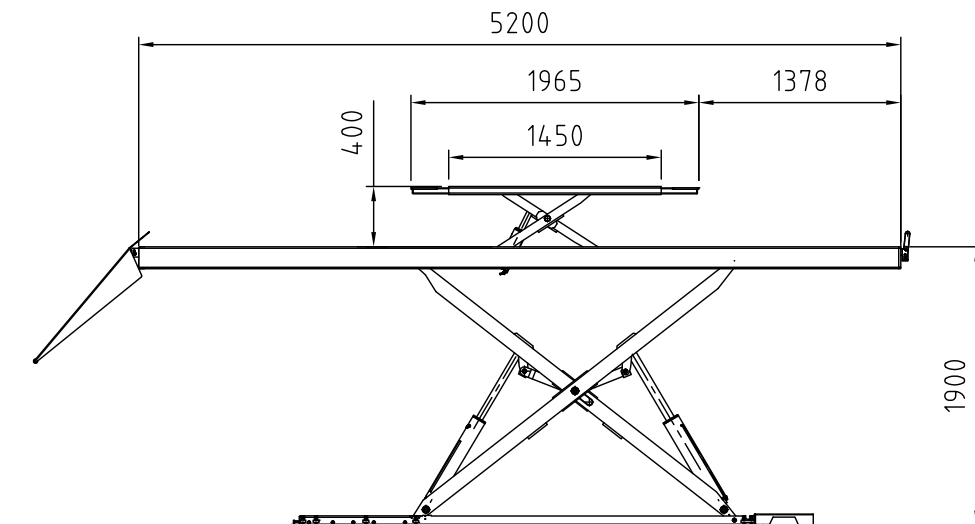

Date: 040613 Sign. LJE

Stenhøj A/S
 E-mail: info@stenhoj.dk
 FAX: +45 76 82 13 31

1:50 0 ½ 1m

STENHØJ

Nr. T11555

Dimension sketch
 MS45S Combi-52

Rev. date: 220813

x) Recommended distance (with scissor jack = 875mm)
 xx) Recommended distance (with scissor jack = 2195mm)