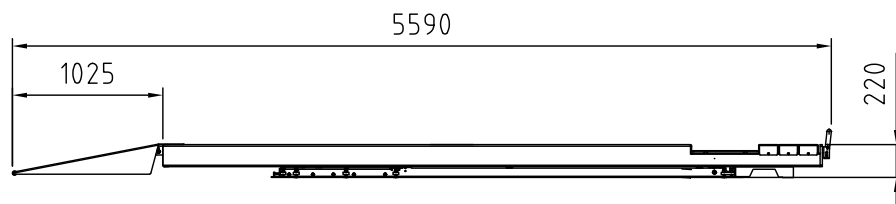

Date: 040613 Sign. LJE

Stenhøj A/S
E-mail: info@stenhoj.dk
FAX: +45 76 82 13 31

STENHØJ

Nr. T11556

Dimension sketch
MS45WL Combi-45

Rev. date: 220813

1:50

x) Recommended distance (with scissor jack = 875mm)
xx) Recommended distance (with scissor jack = 2195mm)