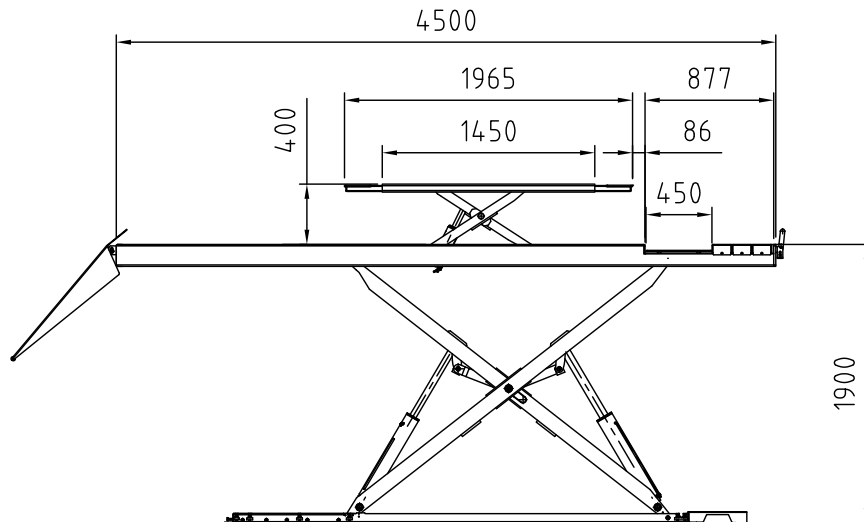

Date: 040613 Sign. LJE

Stenhøj A/S
E-mail: info@stenhoj.dk
FAX: +45 76 82 13 31

STENHØJ

Nr. T11556

Dimension sketch
MS45WL Combi-45

Rev. date: 220813

1:50

x) Recommended distance (with scissor jack = 875mm)
xx) Recommended distance (with scissor jack = 2195mm)