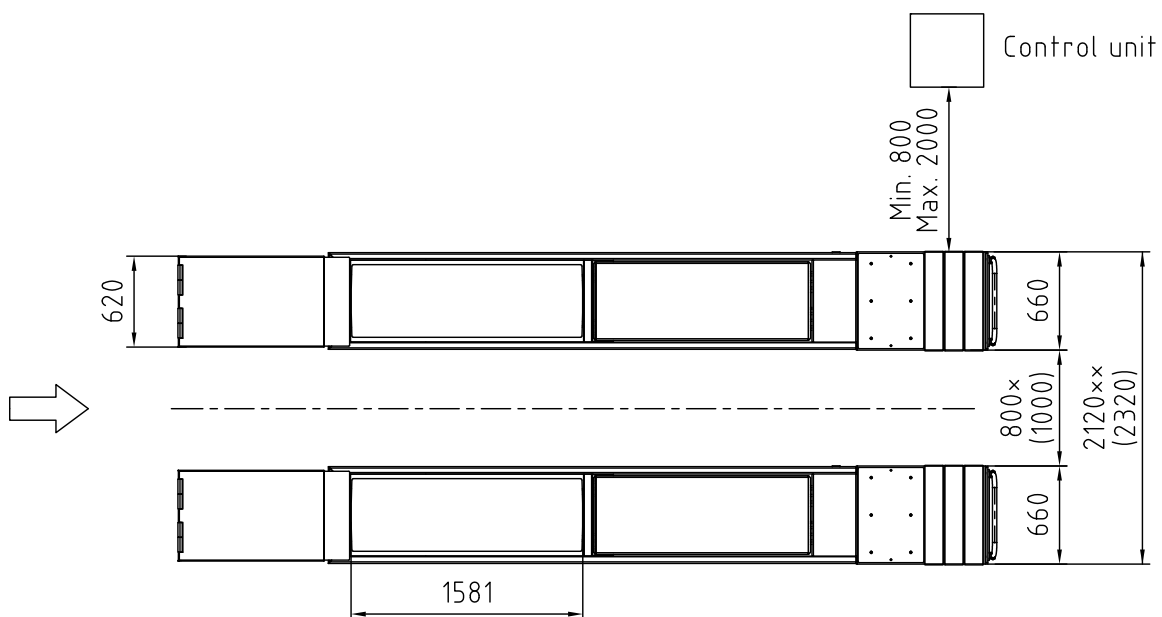

Date: 040613 Sign. LJE

Stenhøj A/S
E-mail: info@stenhoj.dk
FAX: +45 76 82 13 31

STENHØJ

Nr. T11556

Dimension sketch
MS45WL Combi-45

Rev. date: 220813

1:50

x) Recommended distance (with scissor jack = 875mm)
xx) Recommended distance (with scissor jack = 2195mm)