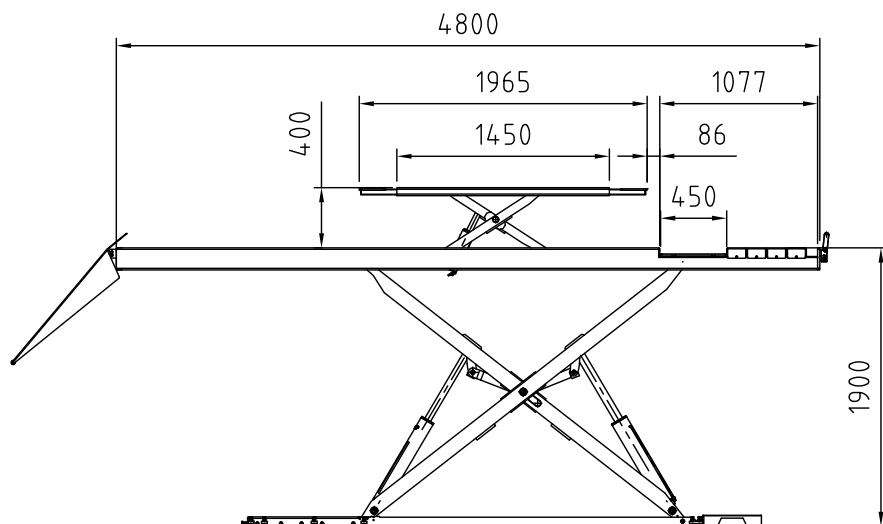

# STENHØJ

Nr. T11557

Dimension sketch  
 MS45WL Combi-48

Rev. date: 220813

x) Recommended distance (with scissor jack = 875mm)  
 xx) Recommended distance (with scissor jack = 2195mm)