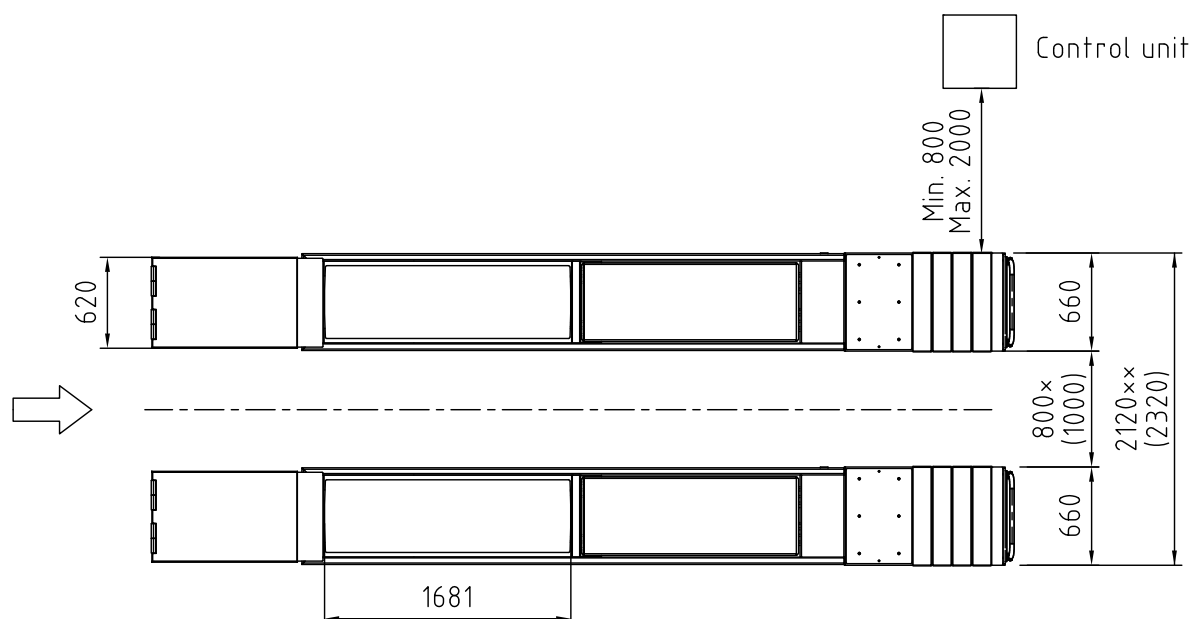

# STENHØJ

Nr. T11557

Dimension sketch  
 MS45WL Combi-48

Rev. date: 220813

x) Recommended distance (with scissor jack = 875mm)  
 xx) Recommended distance (with scissor jack = 2195mm)