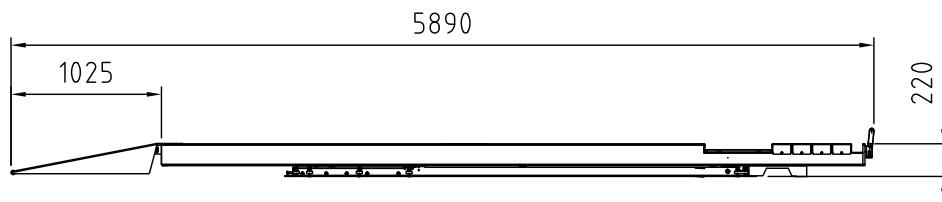

# STENHØJ

Nr. T11557

Dimension sketch  
 MS45WL Combi-48

Rev. date: 220813

x) Recommended distance (with scissor jack = 875mm)  
 xx) Recommended distance (with scissor jack = 2195mm)