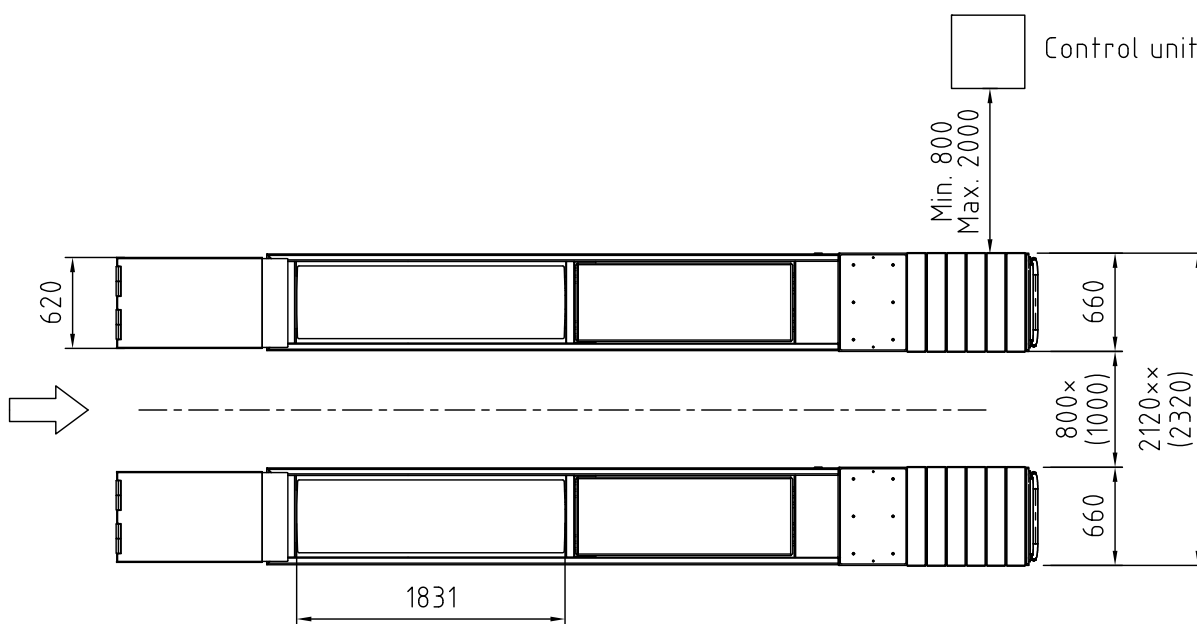

Date: 040613 Sign. LJE

Stenhøj A/S
 E-mail: info@stenhoj.dk
 FAX: +45 76 82 13 31

1:50 0 ½ 1m

STENHØJ

Nr. T11558

Dimension sketch
 MS45WL Combi-52

Rev. date: 220813

x) Recommended distance (with scissor jack = 875mm)
 xx) Recommended distance (with scissor jack = 2195mm)