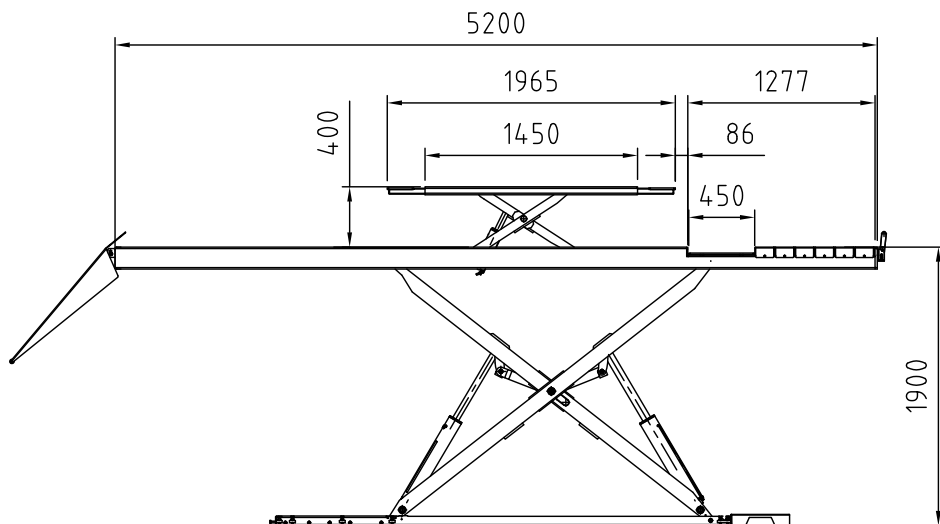

Date: 040613 Sign. LJE

Stenhøj A/S
 E-mail: info@stenhoj.dk
 FAX: +45 76 82 13 31

1:50 0 ½ 1m

STENHØJ

Nr. T11558

Dimension sketch
 MS45WL Combi-52

Rev. date: 220813

x) Recommended distance (with scissor jack = 875mm)
 xx) Recommended distance (with scissor jack = 2195mm)