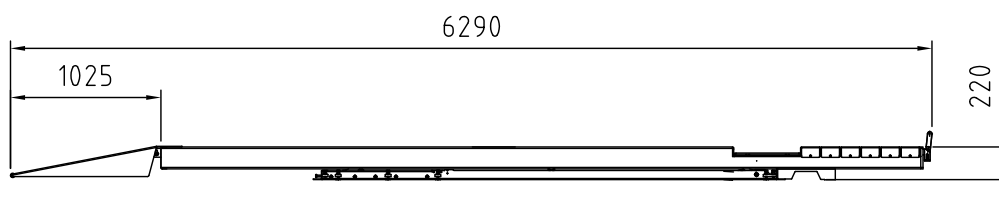

Date: 040613 Sign. LJE

Stenhøj A/S
 E-mail: info@stenhoj.dk
 FAX: +45 76 82 13 31

1:50 0 ½ 1m

STENHØJ

Nr. T11558

Dimension sketch
 MS45WL Combi-52

Rev. date: 220813

x) Recommended distance (with scissor jack = 875mm)
 xx) Recommended distance (with scissor jack = 2195mm)