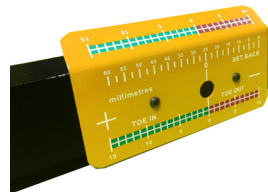

MADE IN THE UK

AGO45L Two Wheel Laser Aligner (Tracking Gauges)

The Dunlop AGO45L Laser tracking gauges are the quickest and easiest way of checking toe angles (tracking) for cars and light vehicles. These robust units (UK made) can be set up quickly to obtain accurate toe readings on front and rear wheels without scratches (as the unit sits over the wheel and only touches the rim in 3 points, a perfect solution specially for alloys). It's wireless (battery operated), with integrated charger, which any user can use and even calibrate in less than a minute.

Supplied as standard with steering wheel clamp and wall bracket for perfect storage.

Wall bracket

Steering wheel clamp

Laser head target

Mirror head

TECHNICAL SPECIFICATION

Wheel sizes	13" to 22"
Rechargeable batteries	Included
Charger (integrated)	Included
Steering wheel clamp	Included
Wall bracket	Included
12 months parts and labour warranty*	Included