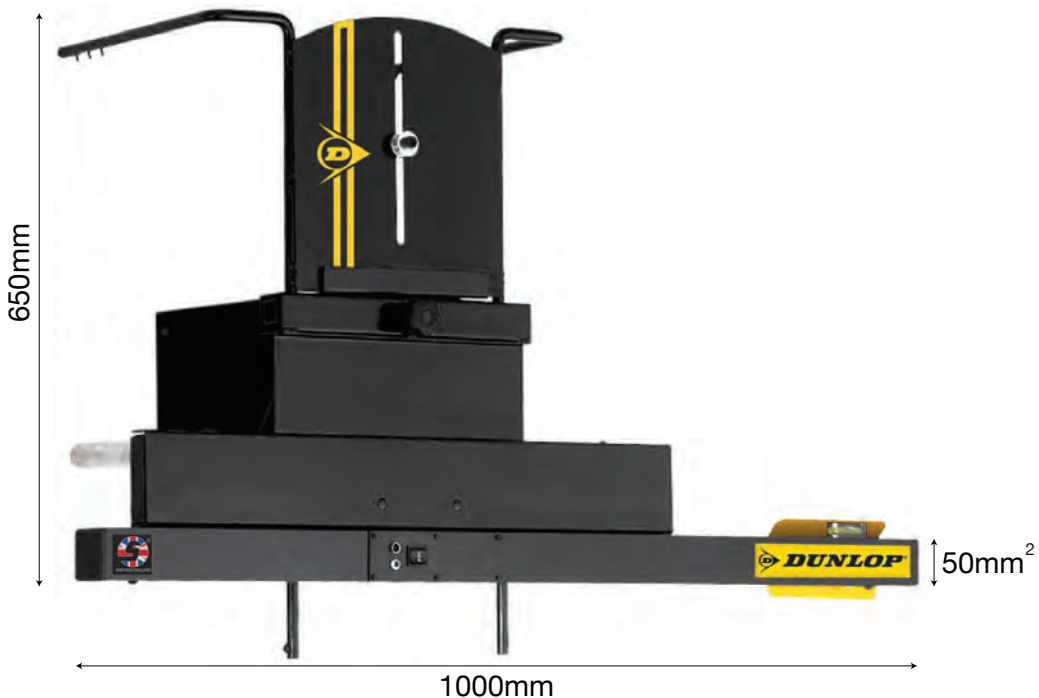

If you have a fleet of single steer trucks or buses; these are the gauges for you. Keenly priced, superior build quality and easy to use. What's not to like.

But best of all, these gauges will stop you wasting so much money. So much money in fact it's staggeringly frightening. Typical proven savings: 3-5% fuel and 10-20% tyre wear. That's real food for thought.

Like all our laser aligners its simple but effective design allows accurate alignment in practically any environment. Minimal moving parts, no wires, pin sharp laser images and rechargeable batteries all add up to one seriously versatile Truck Wheel Aligner.

Fits 16' to 25' wheels and can be used on 3.5 ton 'Vans' and up to 40 ton 'Articulated HGV'.

Comes with:

- 2 x Wheel Alignment Gauges
- 2 x Rear Flag Assemblies
- 2 x Wall Mounted Brackets
- 3 Year Limited Warranty (1 year warranty on accessories)

Accessories Include:

- 2 x Heavy Duty Dished Turnplates
- 1 x Calibration Rig (for self-calibration)
- 6 x 40mm Rim Button Extensions

Set-up and installation:

- User manual for step-by-step guide
- Unlimited remote support

PRODUCT SPECIFICATIONS

2 x Laser Wheel Alignment Gauges

Double powder coated gloss Jet Black (RAL 9005) and gloss Zinc Yellow (RAL 1018), the laser tube is hard wearing leatherette textured Jet Black (RAL 9005)