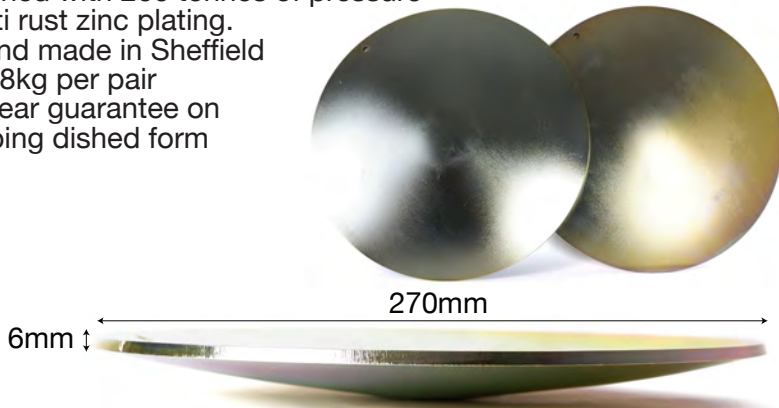

## 10 x Precision milled spring loaded Rim Buttons

Rim Button  
Extension

### 2 x Truck Dished Turnplates

- Made from 6mm mild steel
- Dished with 200 tonnes of pressure
- Anti rust zinc plating.
- Hand made in Sheffield
- 5.28kg per pair
- 1 year guarantee on keeping dished form