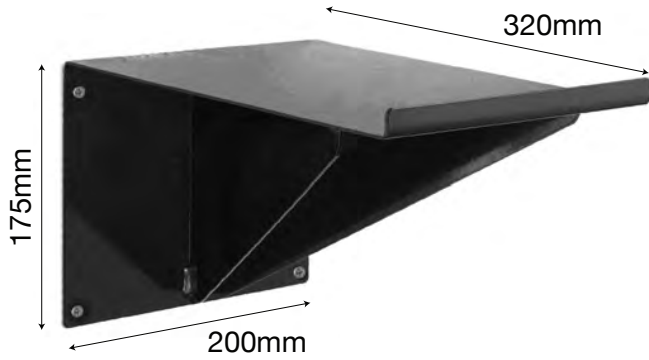

2 x Wall Brackets