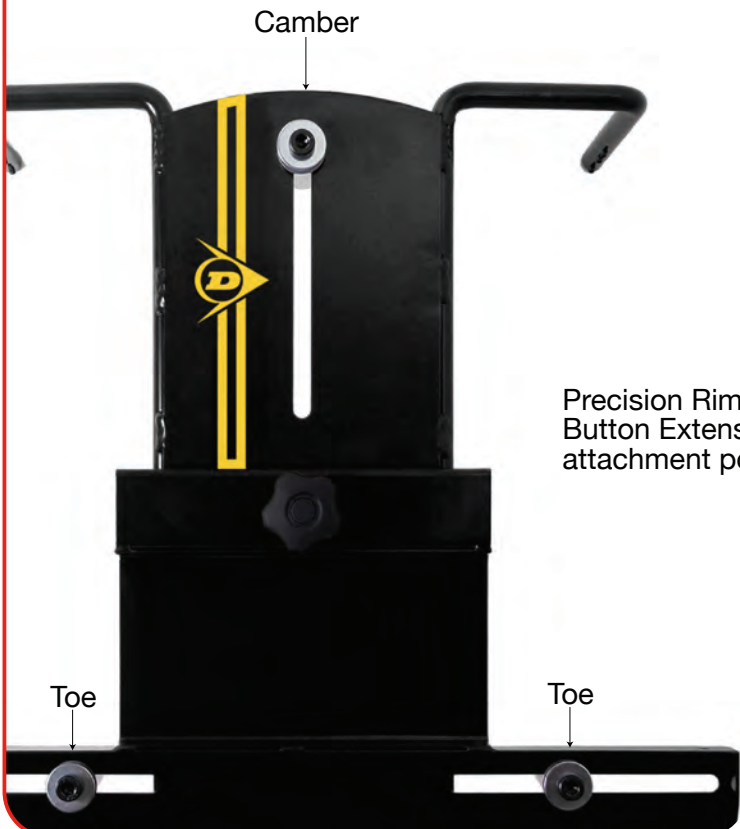

10 x Precision milled spring loaded Rim Buttons