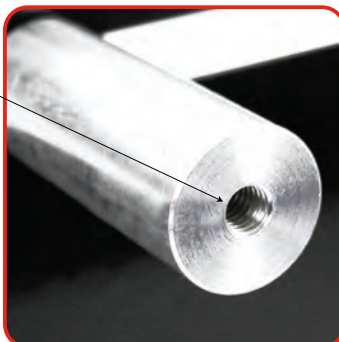

10 x Precision milled spring loaded Rim Buttons