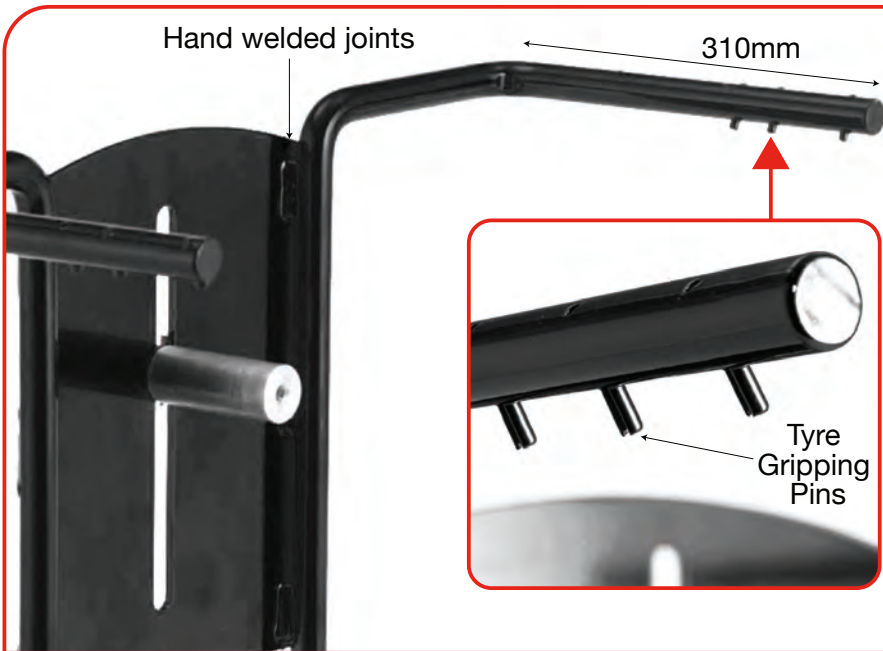

2 x Truck Dished Turnplates

- Made from 6mm mild steel
- Dished with 200 tonnes of pressure
- Anti rust zinc plating.
- Hand made in Sheffield
- 5.28kg per pair
- 1 year guarantee on keeping dished form

4 x Laser Diodes

6 x Rim Button Extensions

Weight (wooden crate): 54kg