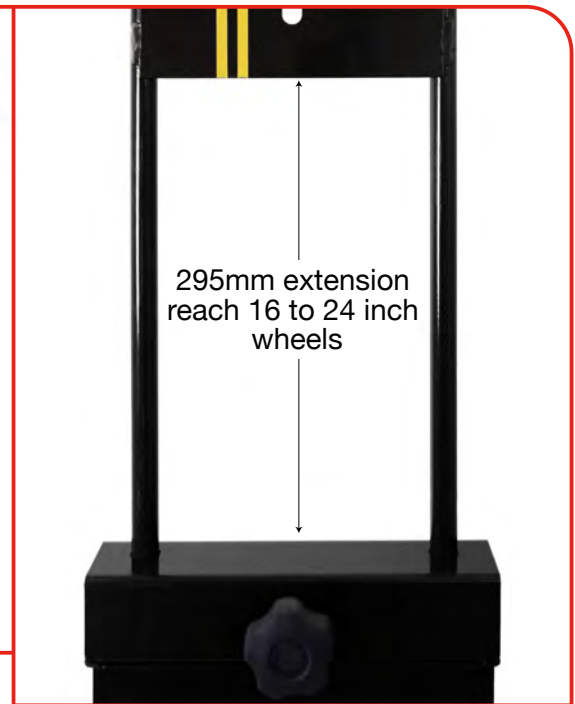

2 x Truck Dished Turnplates

- Made from 6mm mild steel
- Dished with 200 tonnes of pressure
- Anti rust zinc plating.
- Hand made in Sheffield
- 5.28kg per pair
- 1 year guarantee on keeping dished form