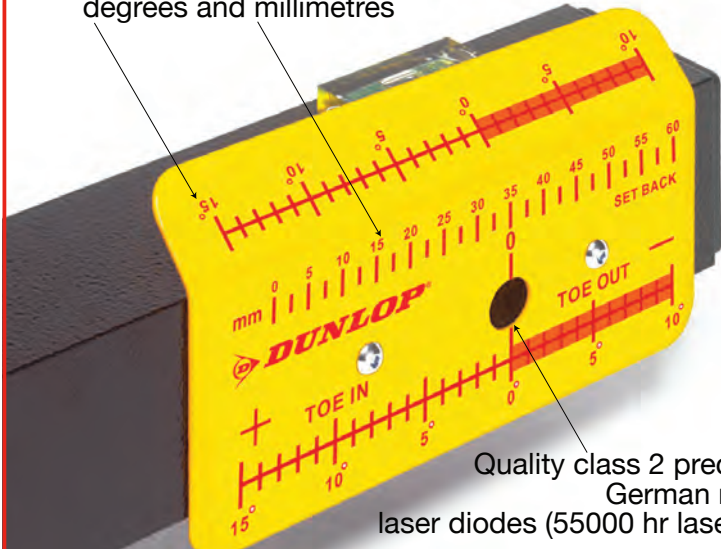

Fits 16' to 25' wheels and can be used on 3.5 ton 'Vans' and up to 40 ton 'Articulated HGV'.

**Comes with:**

- 2 x Wheel Alignment Gauges
- 2 x Rear Flag Assemblies
- 2 x Wall Mounted Brackets
- 3 Year Limited Warranty (1 year warranty on accessories)

**Accessories Include:**

- 2 x Heavy Duty Dished Turnplates
- 1 x Calibration Rig (for self-calibration)
- 6 x 40mm Rim Button Extensions

**Set-up and installation:**

- User manual for step-by-step guide
- Unlimited remote support

## 2 x Toe Scales

Precision screen printed measurements in degrees and millimetres

Quality class 2 precision  
German made  
laser diodes (55000 hr laser life)